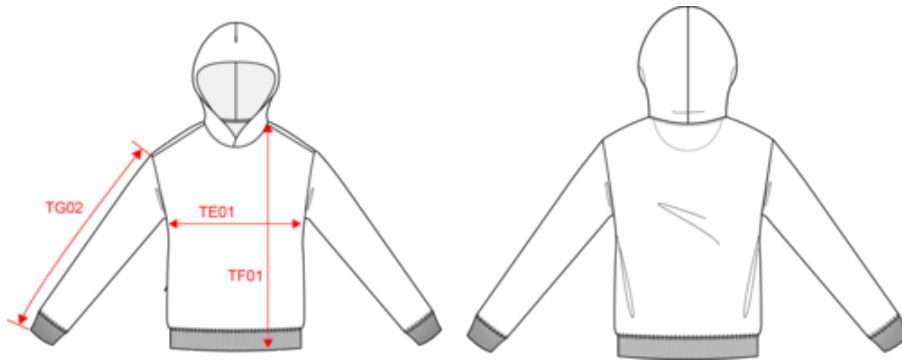

## Dimensão

Measurements in cm	XXS	XS	S	M	L	XL	XXL	3XL
TE01 - 1/2 chest width at 1.5cm below armhole	50.00	53.00	56.00	59.00	62.00	65.00	68.00	71.00
TF01 - Total height from HSP	65.00	67.00	69.00	71.00	73.00	75.00	77.00	79.00
TG02 - Long sleeve length	54.00	54.75	55.50	56.25	57.00	57.75	58.50	59.25